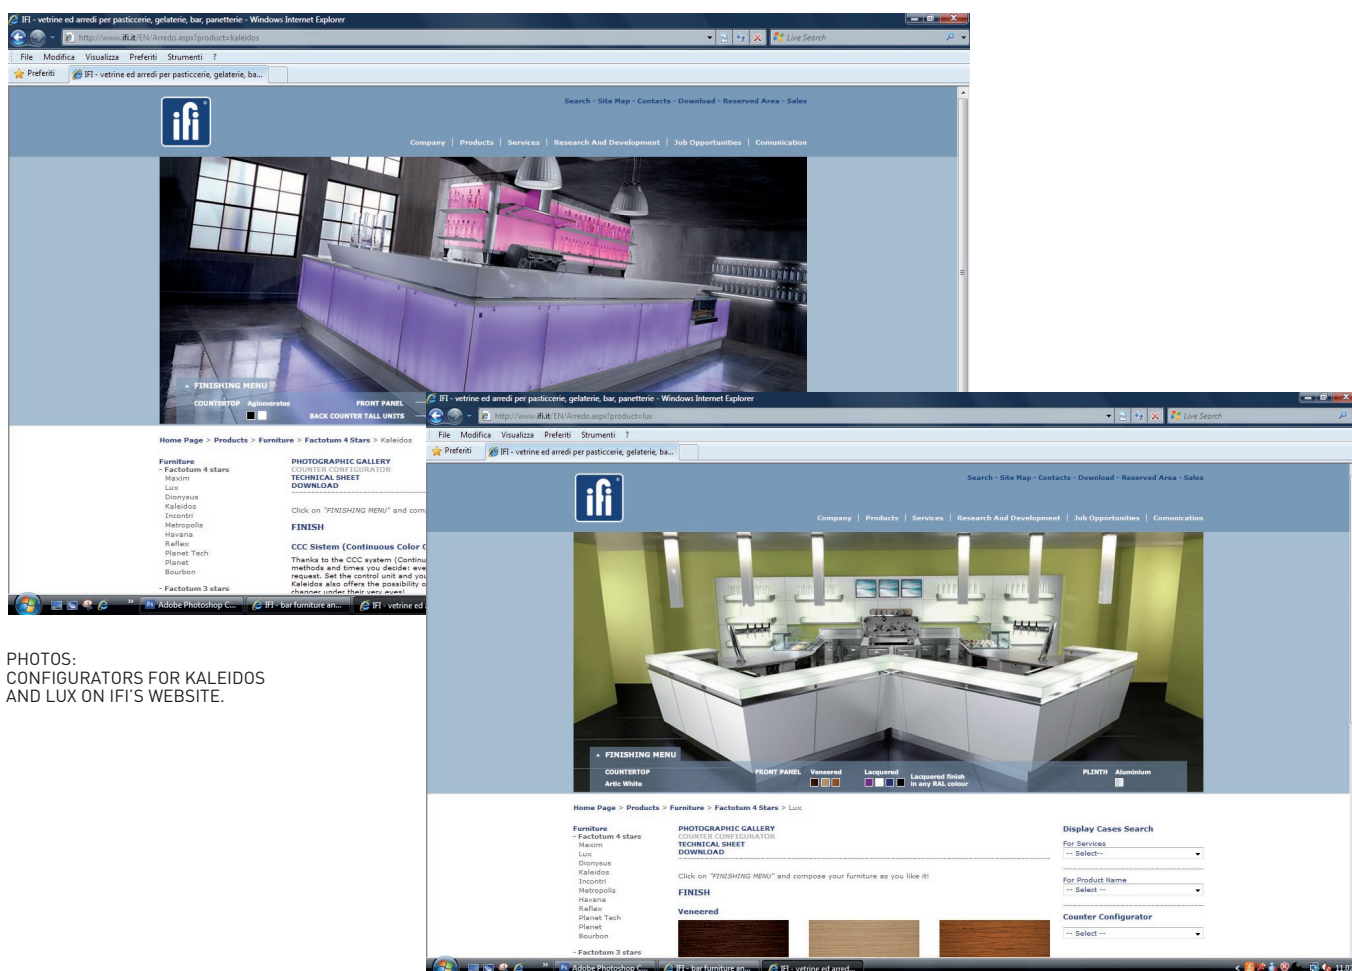

Moreover, by following this link you will find all the available configurators:

<http://www.ifi.it/en/prodotti.aspx?page=arredi>

PHOTOS:
CONFIGURATORS FOR KALEIDOS
AND LUX ON IFI'S WEBSITE.

We remind you that by clicking on "COLOUR FINISH/VERSIONS" of the 4 star furniture, you can amend the colors and finish of the composition, to choose the one that most suits your Client's requirements. This enables you to show your Clients a greater number of finishings compared to those photographed on the catalogue. Furthermore, the interactive mechanism ensures that the user can develop all the aesthetical proposals and choose with greater know-how.

We wait forward to see you on IFI's website, always updated with the newest display cases and furnishings!

www.ifi.it