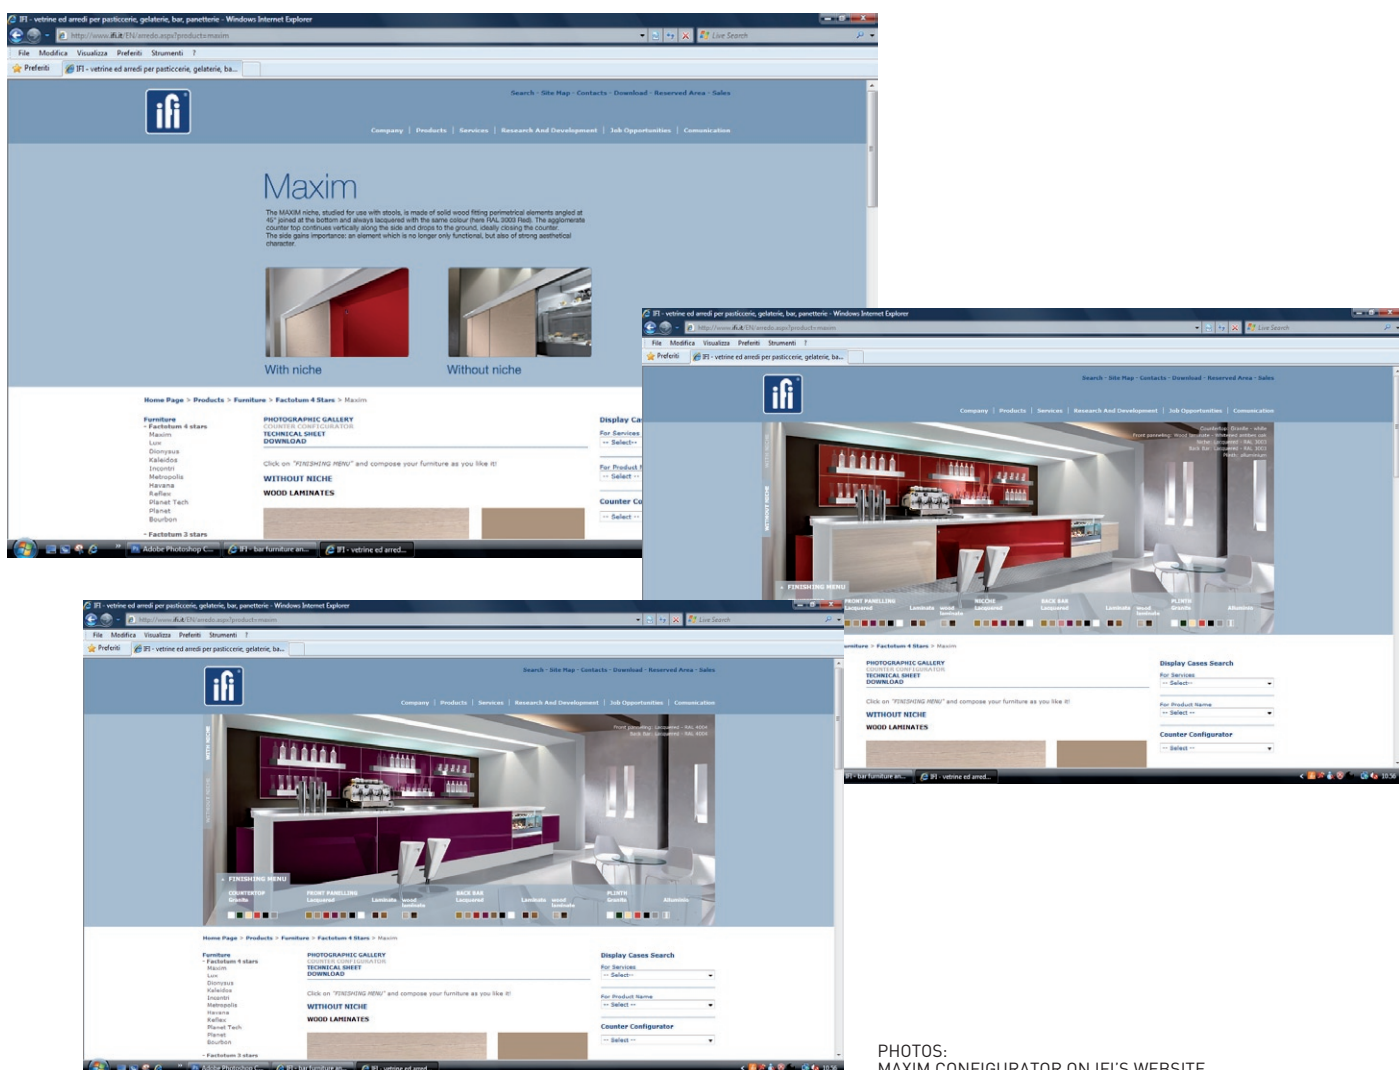

## COMPOSE YOUR PERSONAL MAXIM ON IFI'S WEBSITE!

THE COUNTER CONFIGURATOR: CHOOSE THE FINISHINGS YOU LIKE AND SEE THEM CHANGE UNDER YOUR EYES!

GREAT SUCCESS FOR THE COUNTER CONFIGURATOR ON IFI'S WEBSITE! MORE AND MORE PEOPLE USE OUR COUNTER CONFIGURATOR (SEE IFI NEWS SEPT. 2009), AN ABSOLUTE NOVELTY FOR THE SECTOR, THAT ALLOWS YOU TO CHOOSE ONLINE FURNITURE COLORS AND FINISHINGS AND SEE THEM CHANGE IN REAL TIME UNDER YOUR EYES.