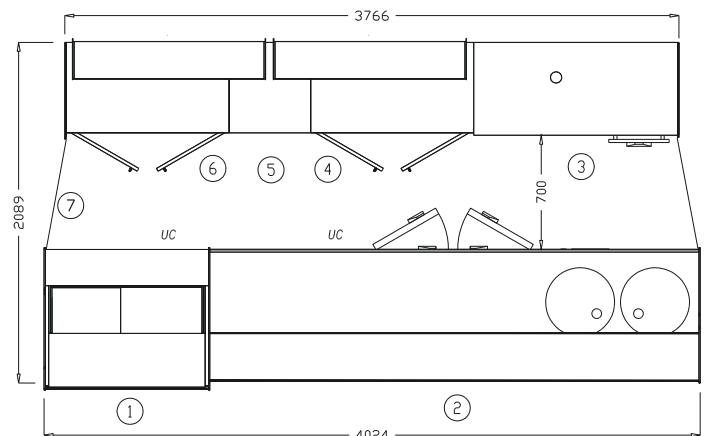

EXAMPLE OF CONFIGURATION

ESPRESSO COUNTER + NEW METAL COFFEE MACHINE BACK BASE
+ NEW LOW COST CONFIGURATION.

LIST PRICE: € 10.950,00

THE CONFIGURATION INCLUDES:

1. MySnack Display case 100 cm UC VBD (integral compressor, low glass)
 2. Refrigerated 300 cm Bar Counter SPM CN 300 UC (with dual-compartment cell + 2 sinks)
 3. Metal coffee machine back base MC 125 cm, depth 55 with knock-out drawer
 4. Back base 100 cm d. 55
 5. Back base 50 cm d. 55
 6. Back base 100 cm d. 55
 7. Raised platform
- } n. 4 wall mounted glass shelves