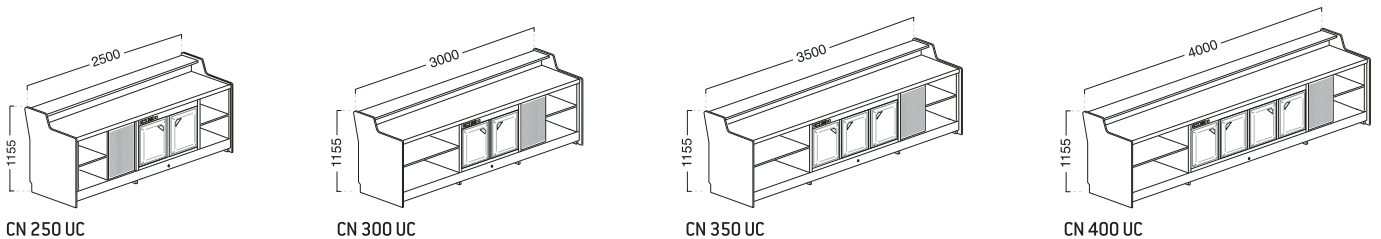

## NEW LOW COST CONFIGURATIONS

The IFI price list now presents several bar counter configurations without accessories, so that our dealers can be better equipped to tackle the market in a low-cost perspective, with a more competitive entry level for commercial negotiation.

The new configurations, unlike their predecessors, are really basic, representing a starting point to be built upon and supplemented with accessories from the IFI catalogue.

### SPM - BAR COUNTER WITHOUT COFFEE MACHINE TOP

### SLP- BAR COUNTER WITHOUT SINK